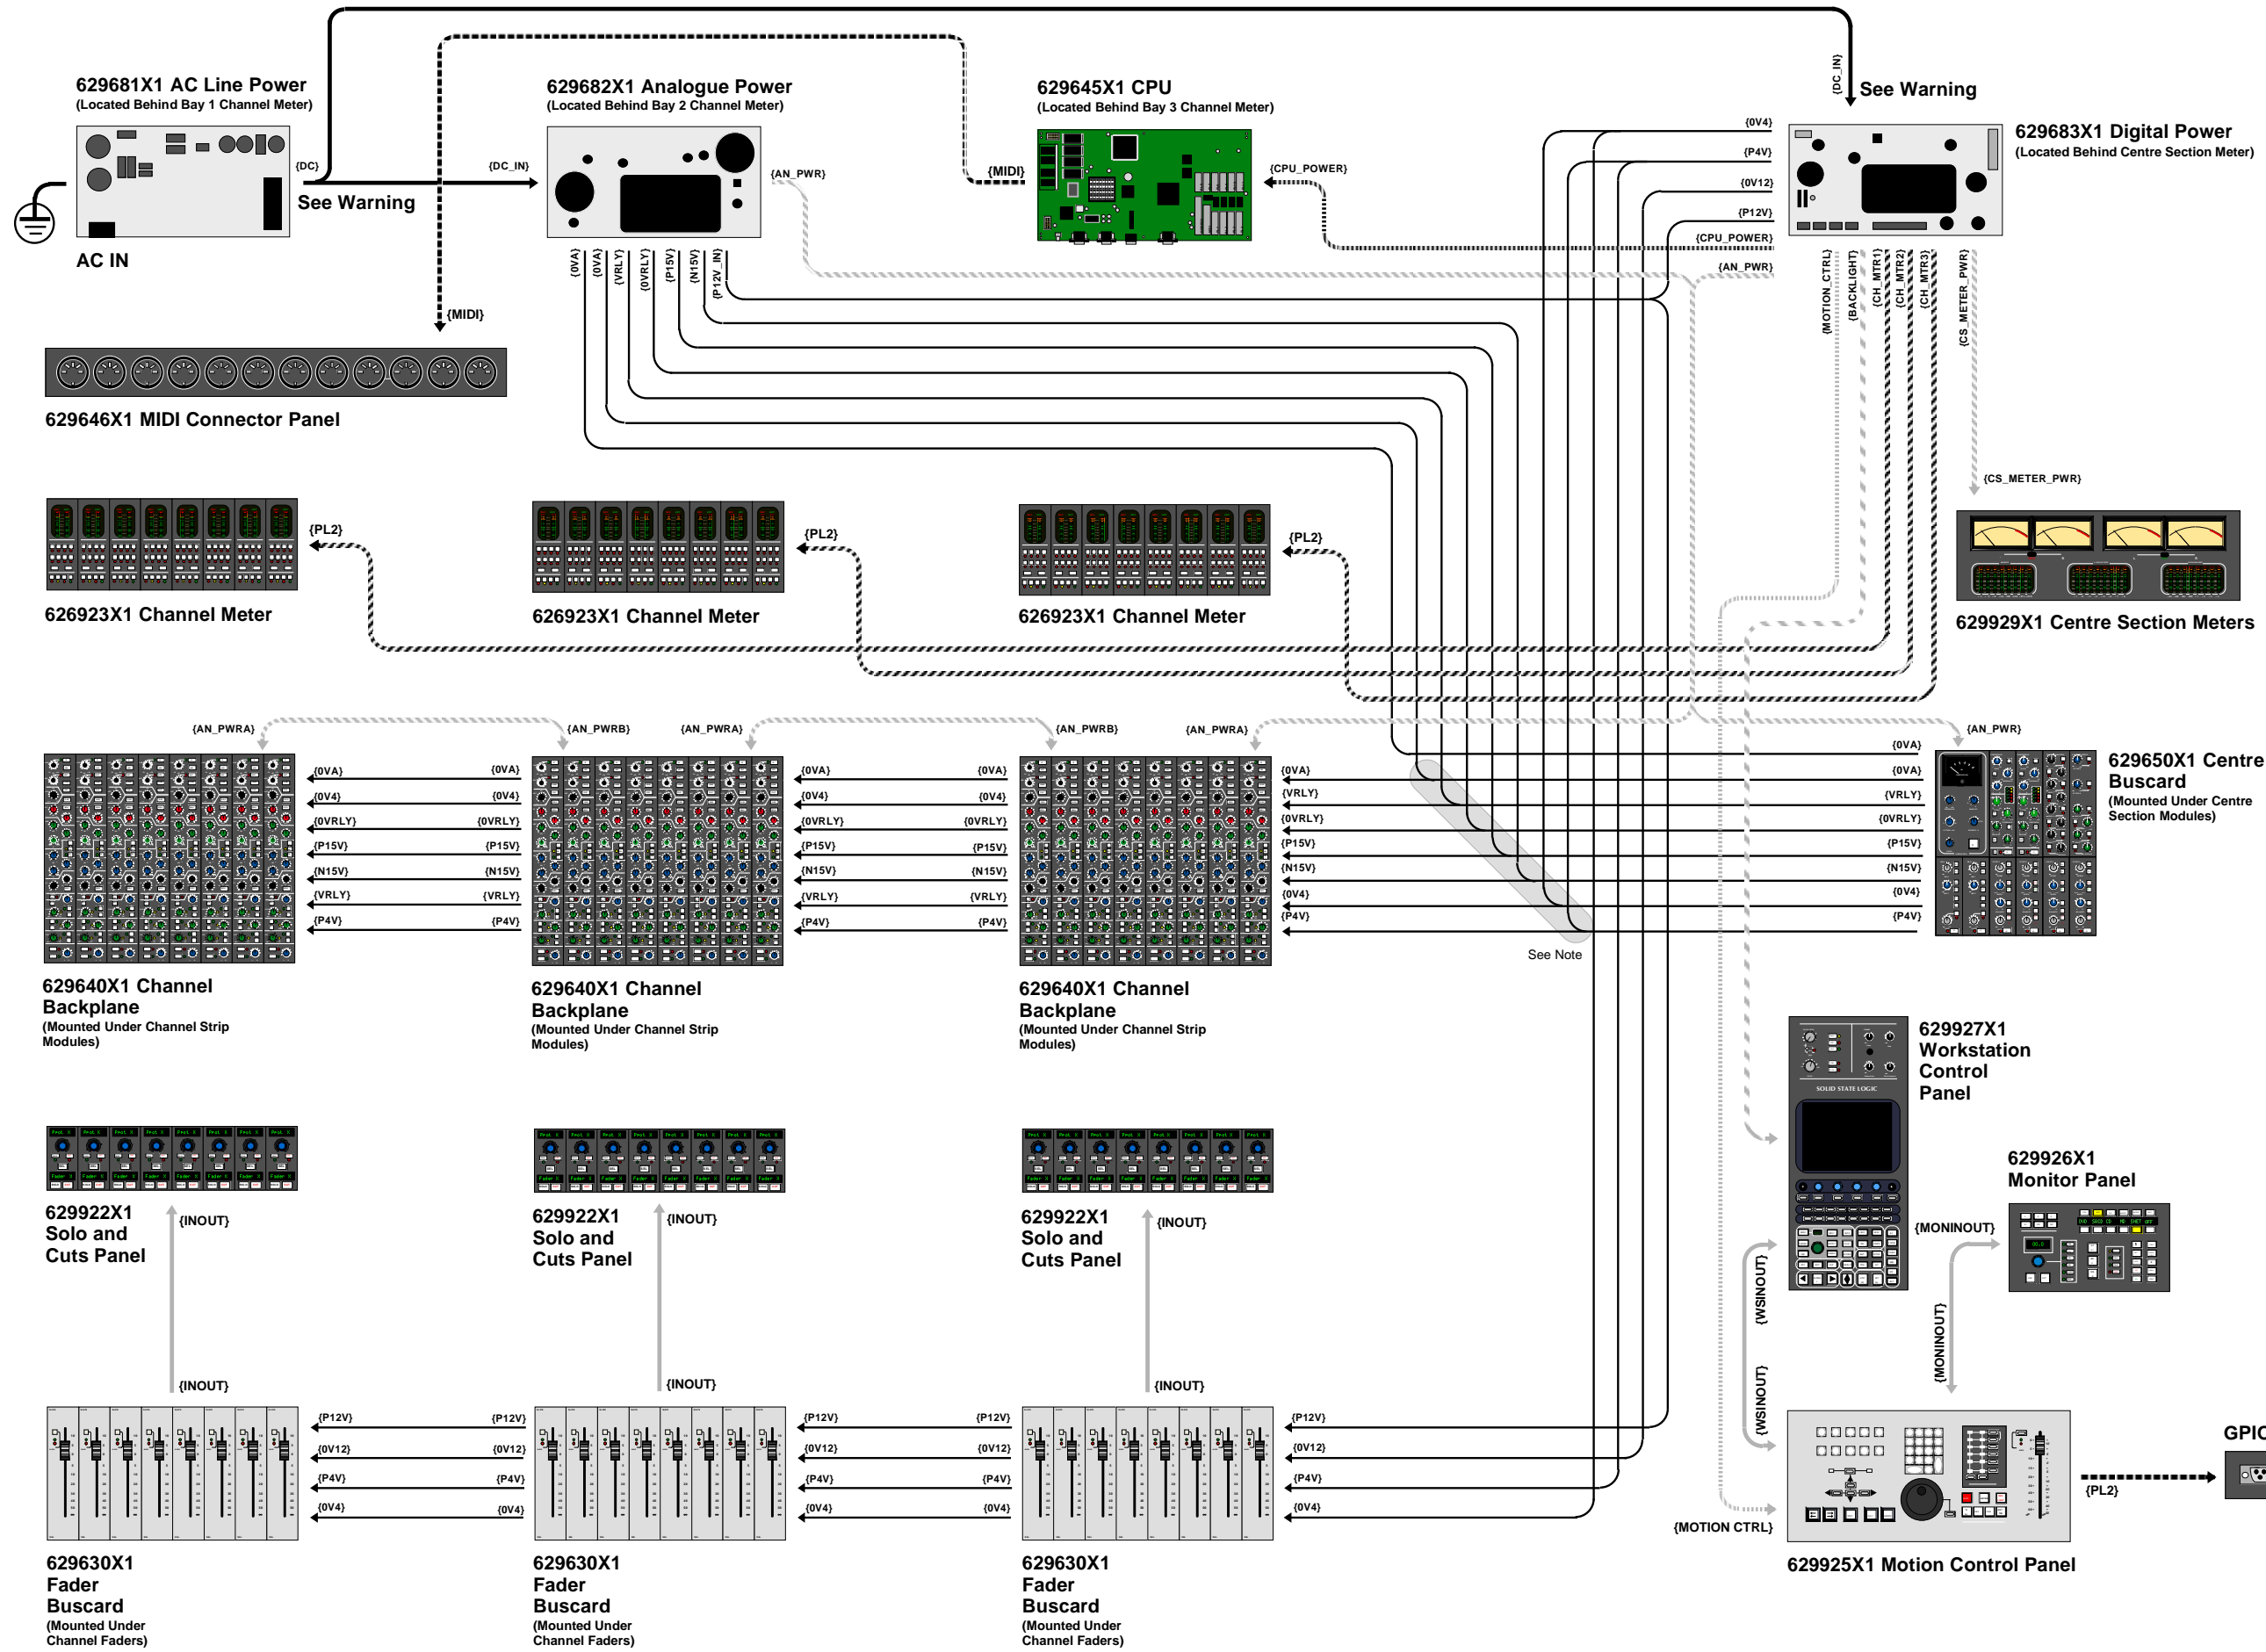

AWS 900 POWER WIRING OVERVIEW

Symbol Key	
Connector Label	{x}
PVC Wire 50/0.03mm	————
PVC Wire 50/0.25mm	————
4 Way Molex	//////
6 Way Molex
8 Way Molex
10 Way IDC	-----
10 Way PicoFlex	-----
18 Way PicoFlex	-----
26 Way IDC	-----

50/0.03mm Wiring Colour Key	
Yellow	12V
White	4V
Black	0V

50/0.25mm Wiring Colour Key	
Yellow/Green	AC GND
Blue	DC Return
Black	Enable
Blue	360V DC

Warning

The console's AC Line Power module is mains powered, and is not transformer isolated. This unit generates DC Voltages up to 350V.

Note

Connections are made on the underside of the 629650X1 Centre Bus Card.